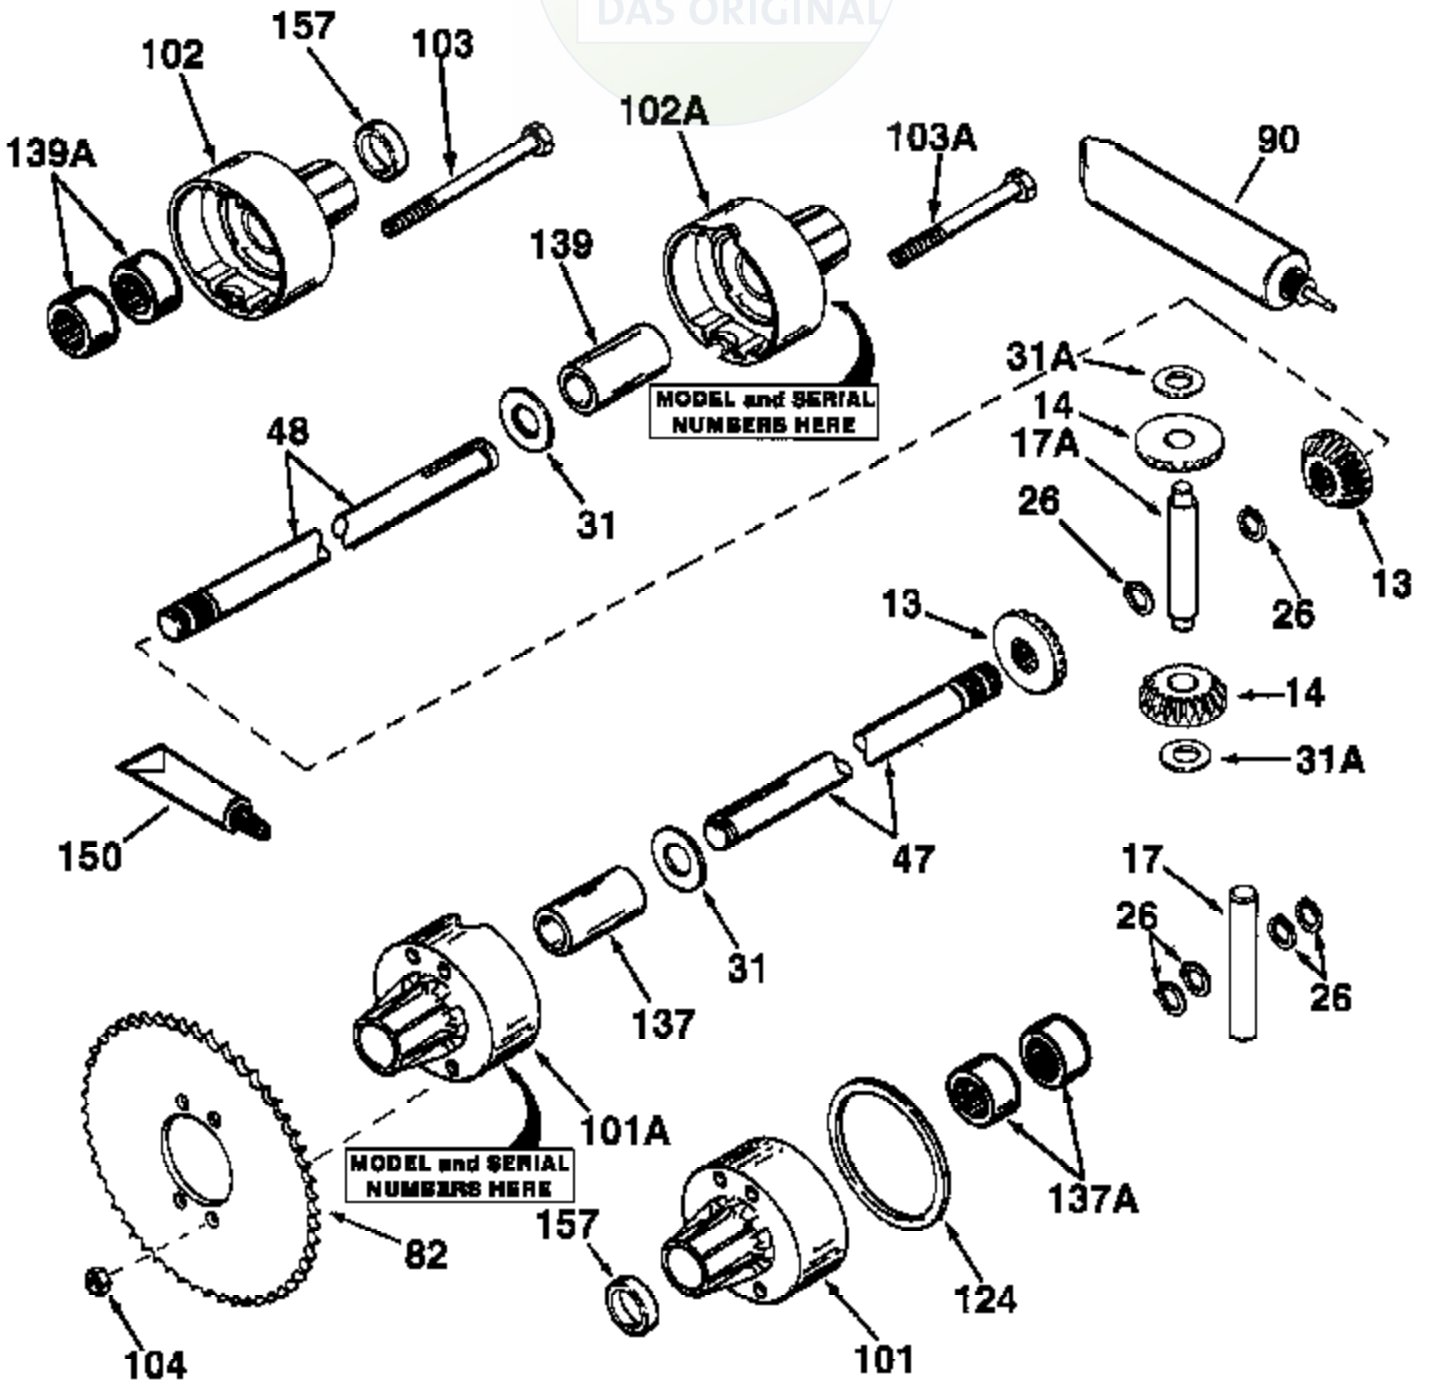

JOIST

SICHER IST DAS:
DAS ORIGINAL

Ref #	Part Number	Qty	Description
13	778221		Gear, Bevel (16 teeth)
14	778068		Gear, Pinion (16 teeth)
17	786040		Pin, Drive
26	792125		Ret. Retaining (.042 thick)(4 Req./pk g. of 2)
31A	780096		Washer, Thrust
31	780001		Washer, Thrust
82	786043		Sprocket. No Teeth 54. OD 8.823
82	786051		Sprocket. No Teeth 60. OD 9.841
82	786070		Sprocket. No Teeth 48. OD 7.920
82	786041A		Sprocket. No Teeth 45. OD 7.389
82	786042		Sprocket. No Teeth 40. OD 6.650
90	788067B		Grease (32 oz. bottle Bentonite greas e)
101	774344	100-100-011A	Differential Carrier Housing (Incl. 1 37)
102	774345	Peerless #1	Differential Carrier Housing (Incl. 1 39)
103	792041		Screw, 5/16-18 x 3-11/16"
104A	792061		Washer (Use as required)
124	788055A		Gasket, Differential (Use as required)
137	780077		Bushing
139	780077		Bushing

47 	48 	47L 	48L
47A 	48A 	47M 	48M
47B 	48B 	47N 	48N
47C 	48C 	47P 	48P
47D 	48D 	47Q 	48Q
47E 	48E 	47R 	48R
47F 	48F 	47S 	48S
47G 	48G 	47T 	48T
47H 	48H 	47U 	48U
47I 	48I 	47V 	48V
47J 	48J 	47W 	48W
47K 	48K 	47X 	48X

Ref #	Part Number	Qty	Description
47E	774732		Axle (9-7/8" long) (Serrated)
48E	774733		Axle (16-27/32" long) (Serrated)
104A	792061		Washer (Use as required)
